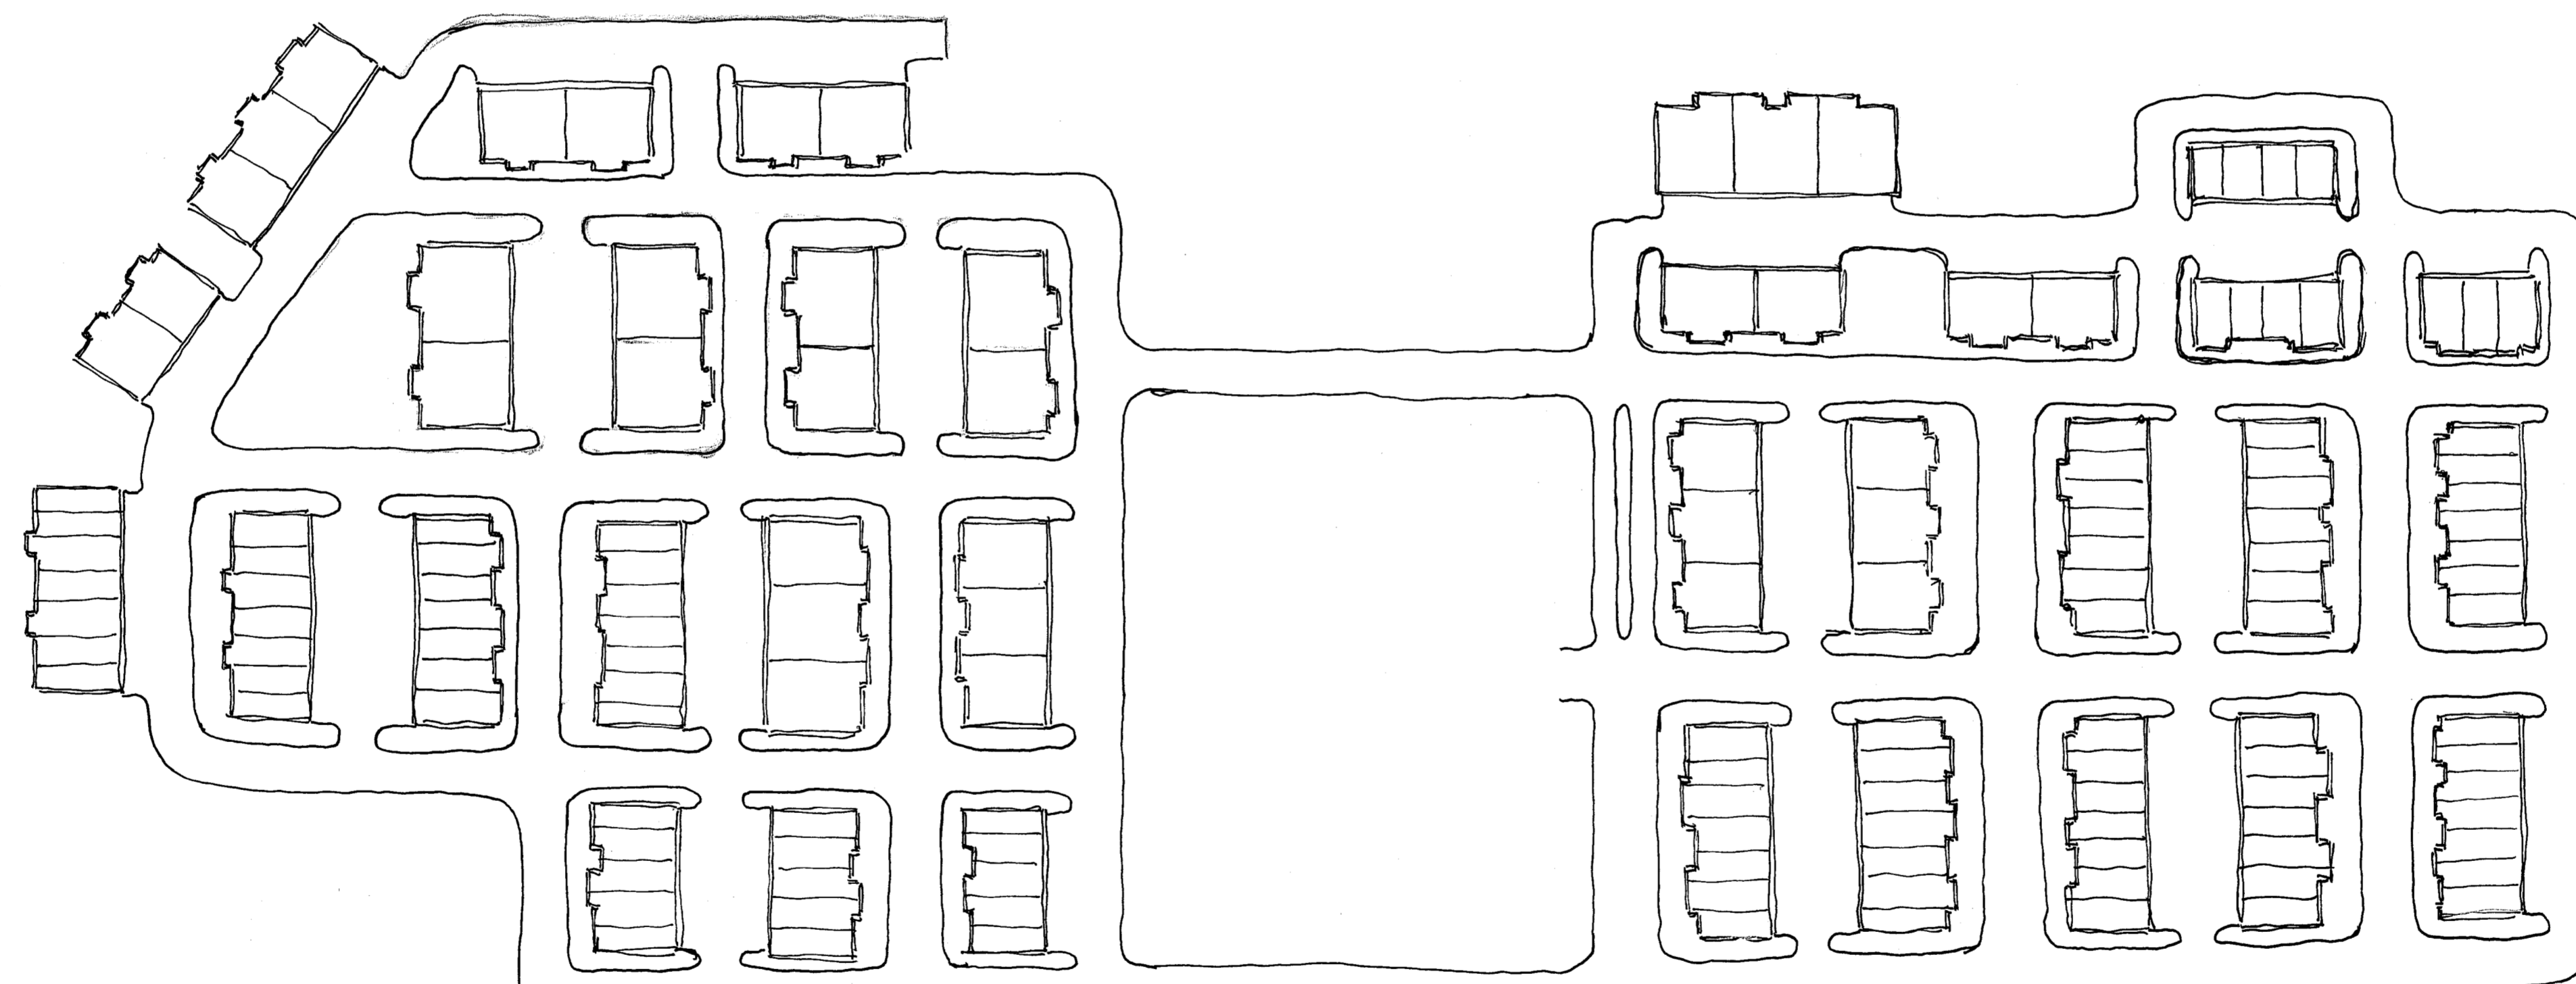

ASHBOURNE COUNTRY CLUB

CONCEPTUAL SITE PLAN

Kenneth Amey, AICP
professional planner

SCALE: 1" = 100'
DECEMBER 16, 2009