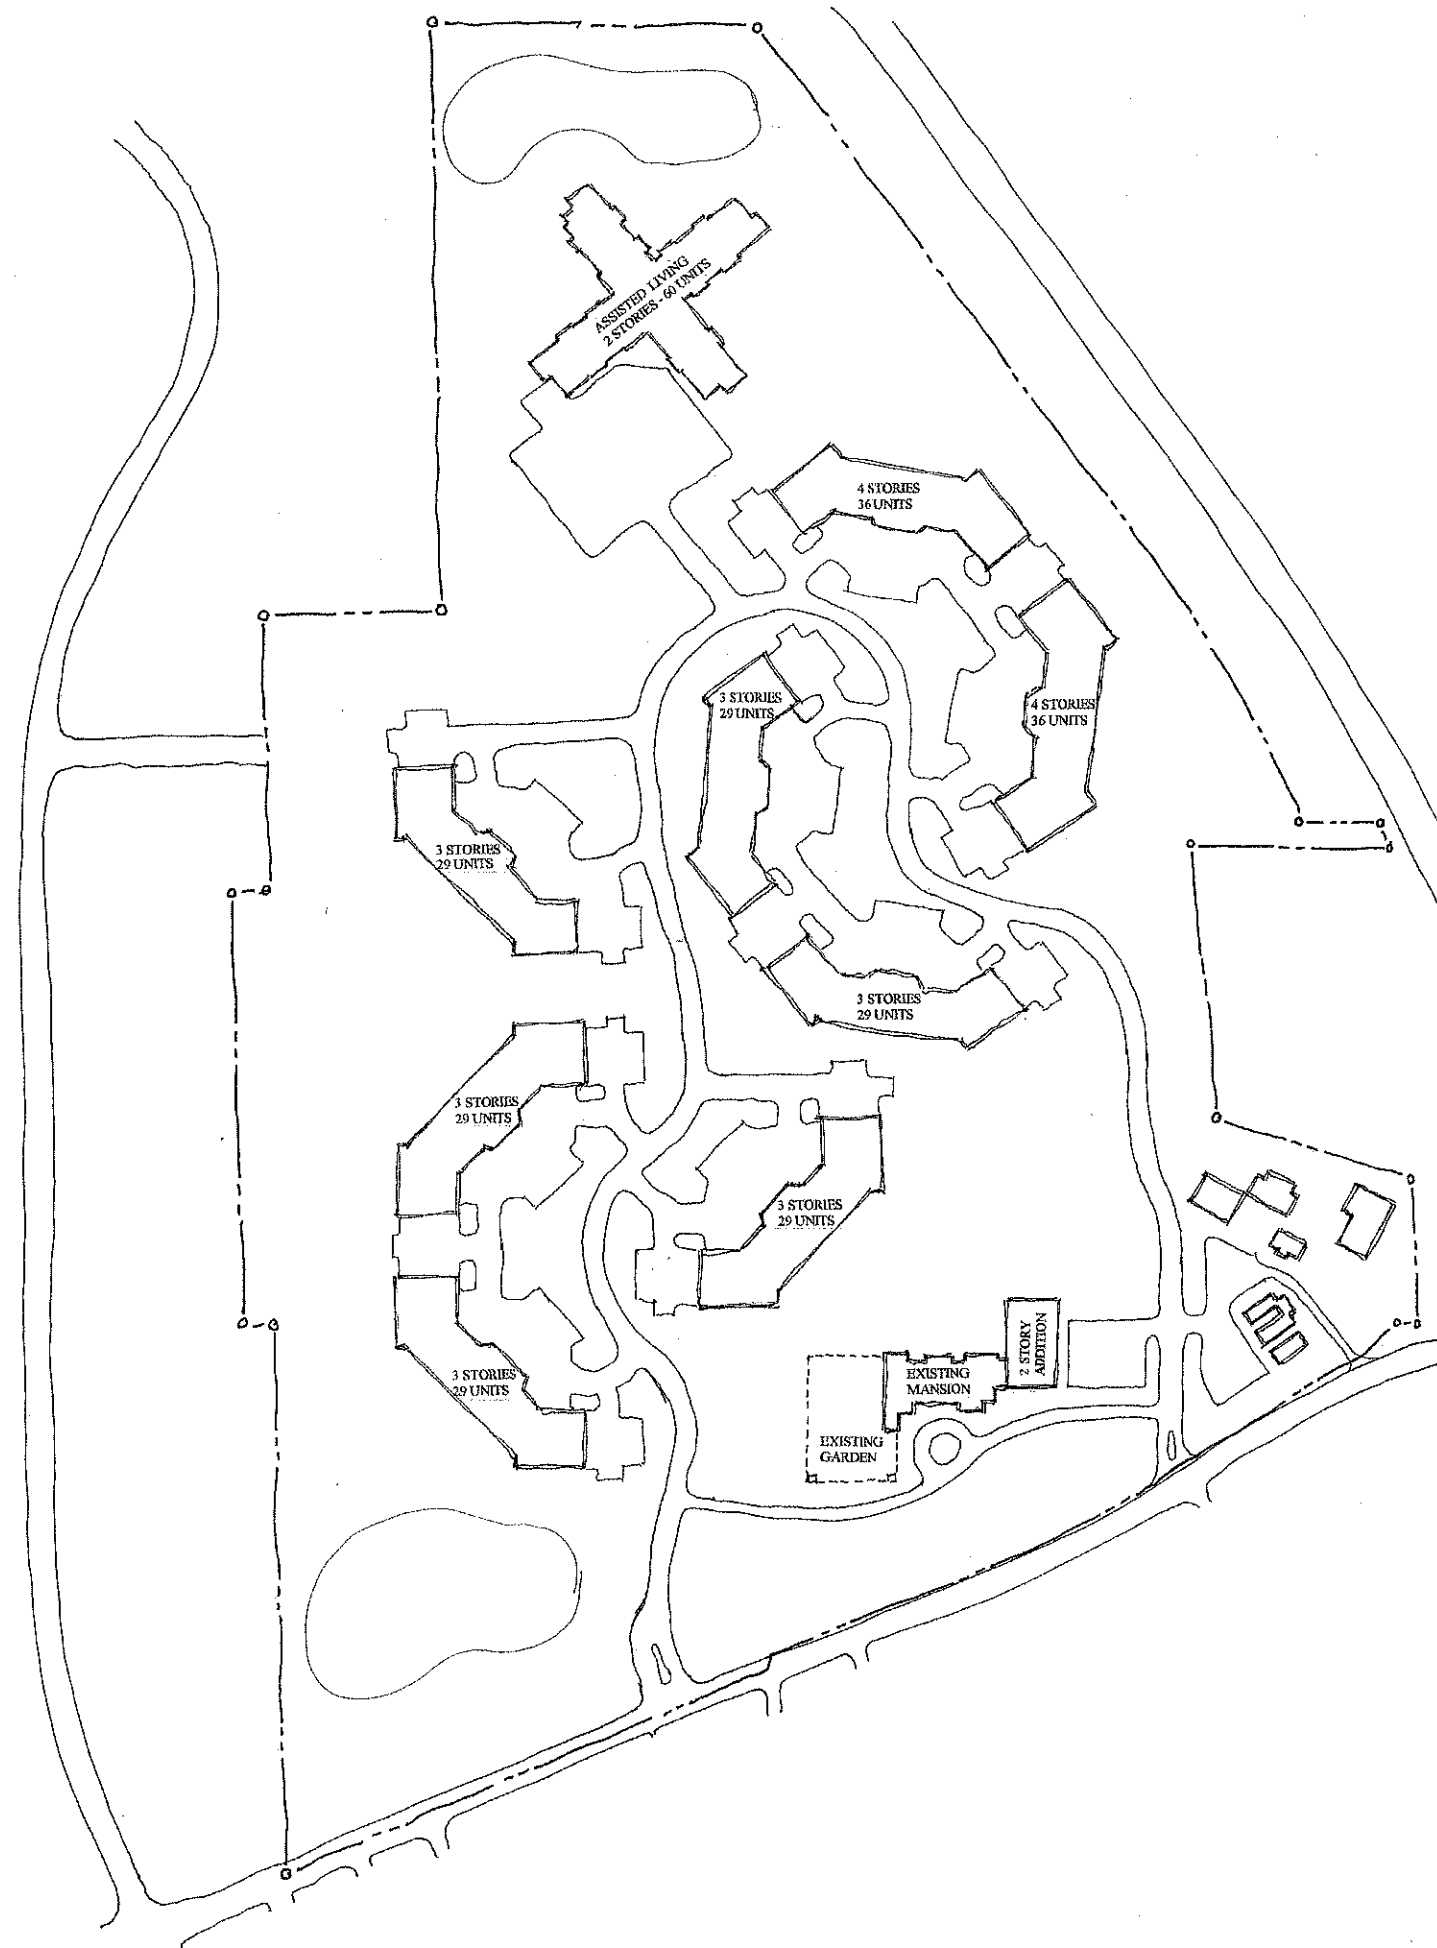

LAVEROCK

CONCEPTUAL SITE PLAN - CCRC

Kenneth Amey, AICP
professional planner

SCALE: 1" = 100'
JANUARY 5, 2010